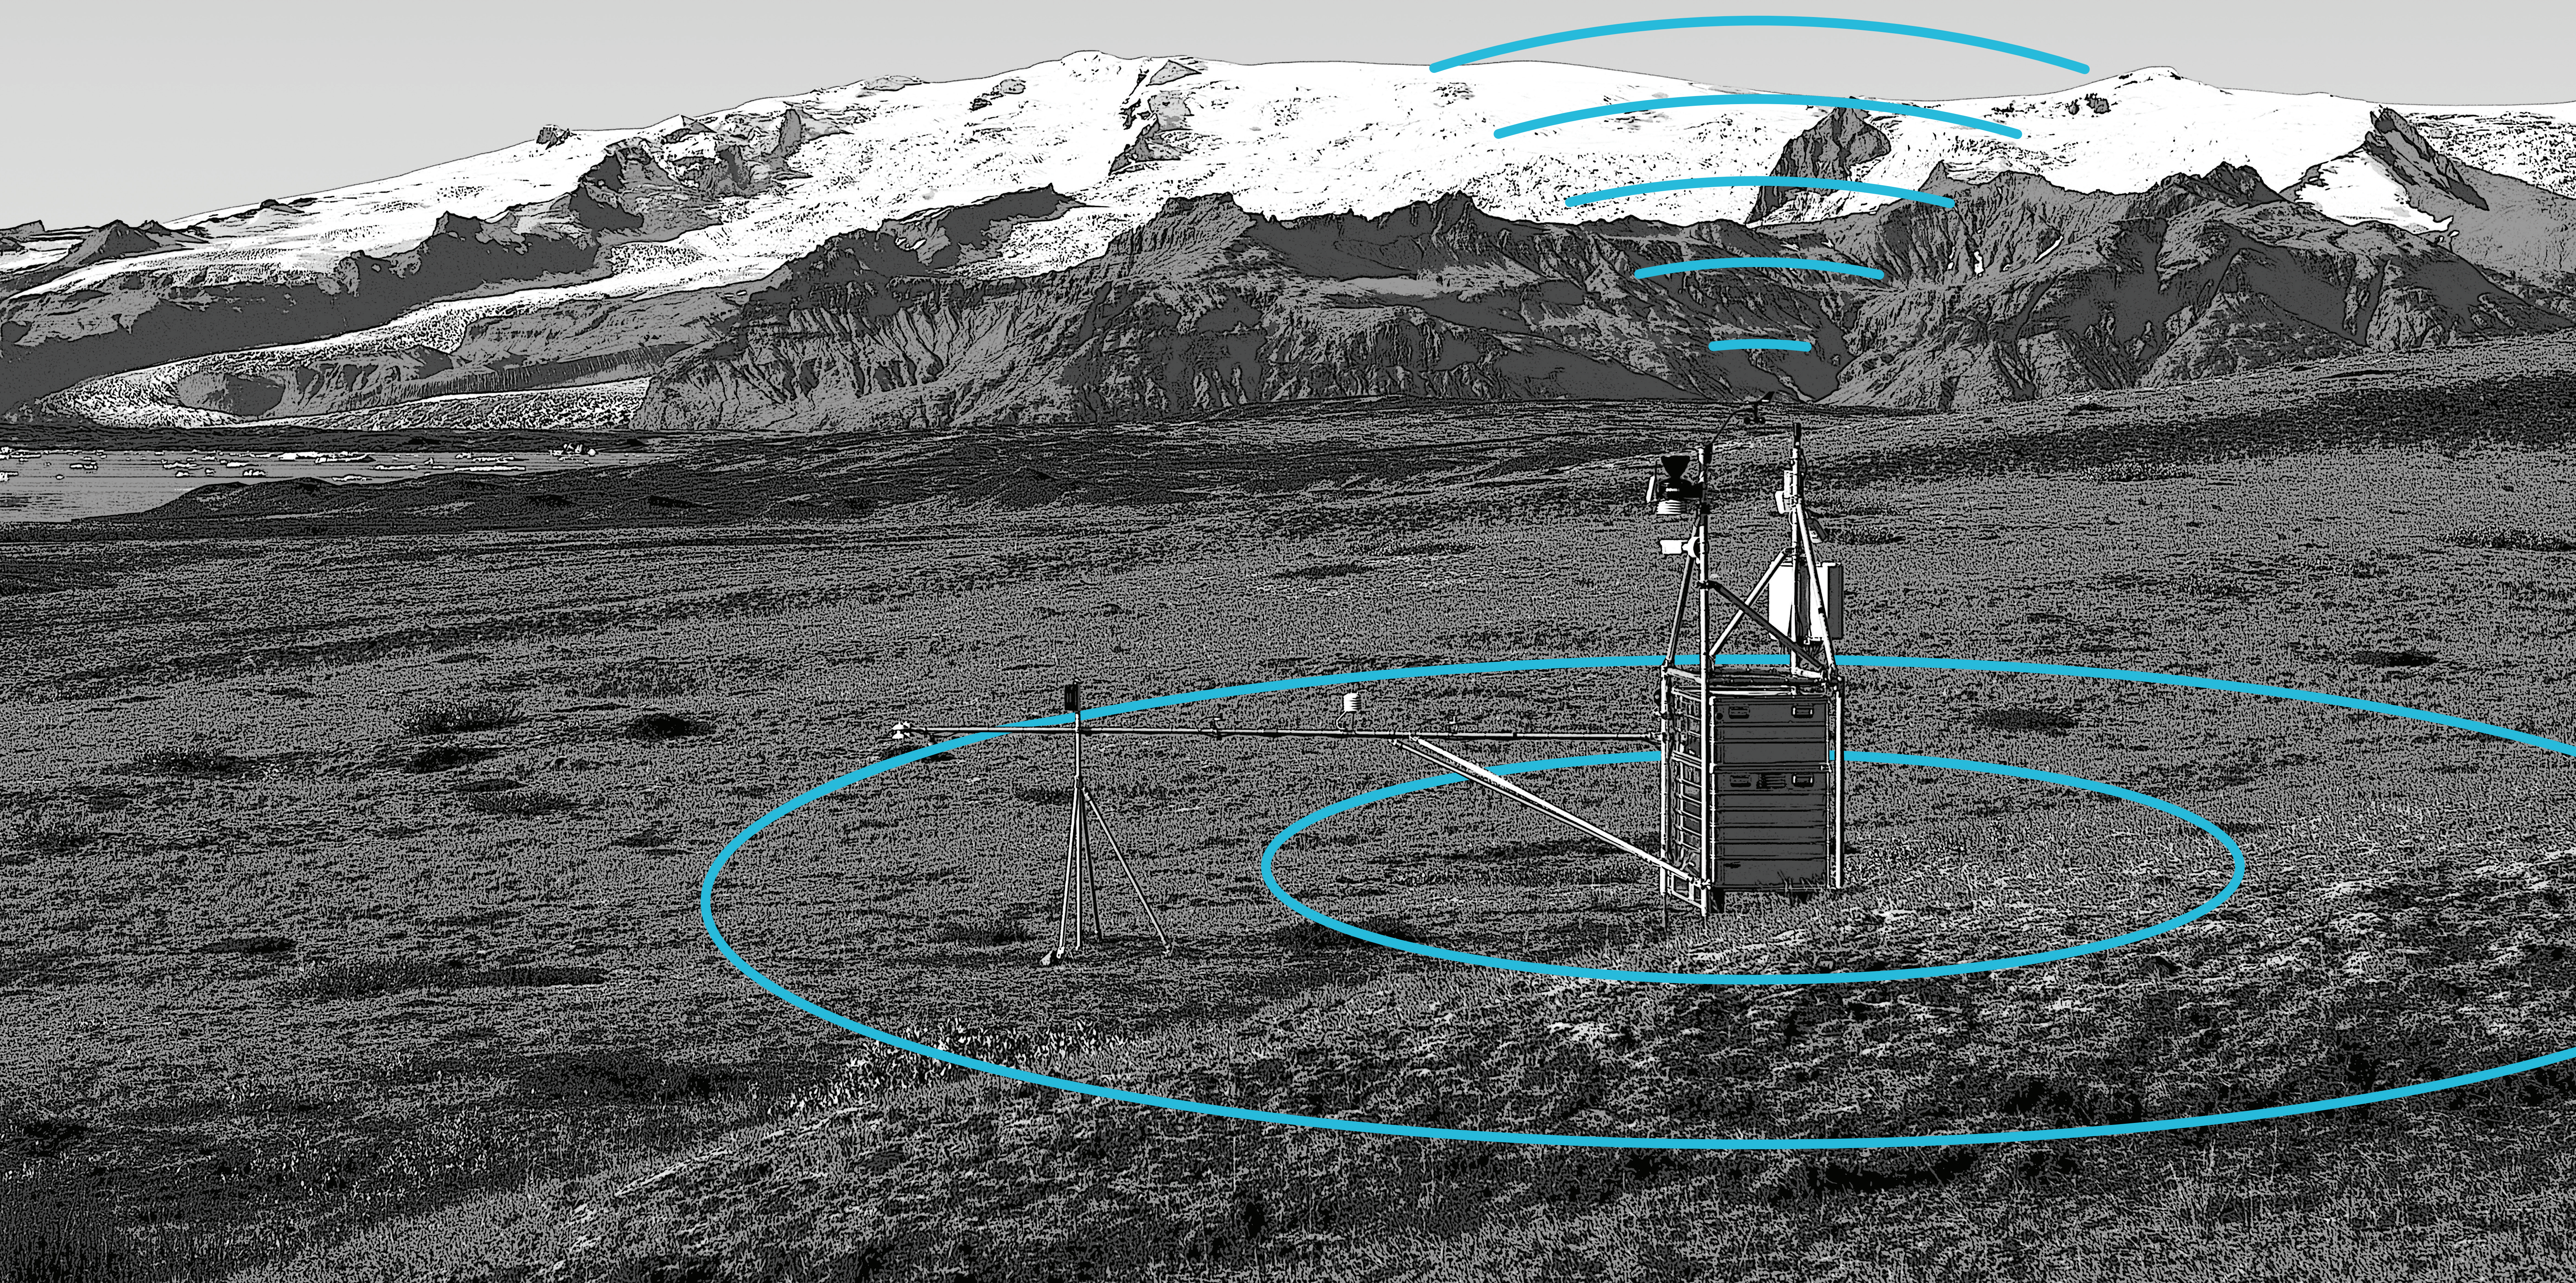

THE FIELD STATION SOLANDER'S EYE

A SCIENTIFIC COOPERATION BETWEEN The IK Foundation, The University of Iceland & The Embassy of Sweden in Iceland

“We must look
for a long time
before we can see.”

David Henry Thoreau (1817-1862)

OBSERVES 24/7/365 – WITHOUT DISTURBING NATURE

GEOLOGY

METEOROLOGY

ZOOLOGY

BOTANY

GLACIOLOGY

ATMOSPHERE

ASTRONOMY

ETC...

A landscape biosphere is observed from a square meter Field Station without disturbing Nature.

The Field Station communicates and transmits data to Mission Control and the World – free to use under a Creative Commons license.

EXPLORE
MORE

ikfoundation.org

THE FIELD STATION LAB | Created in Europe to understand Planet Earth